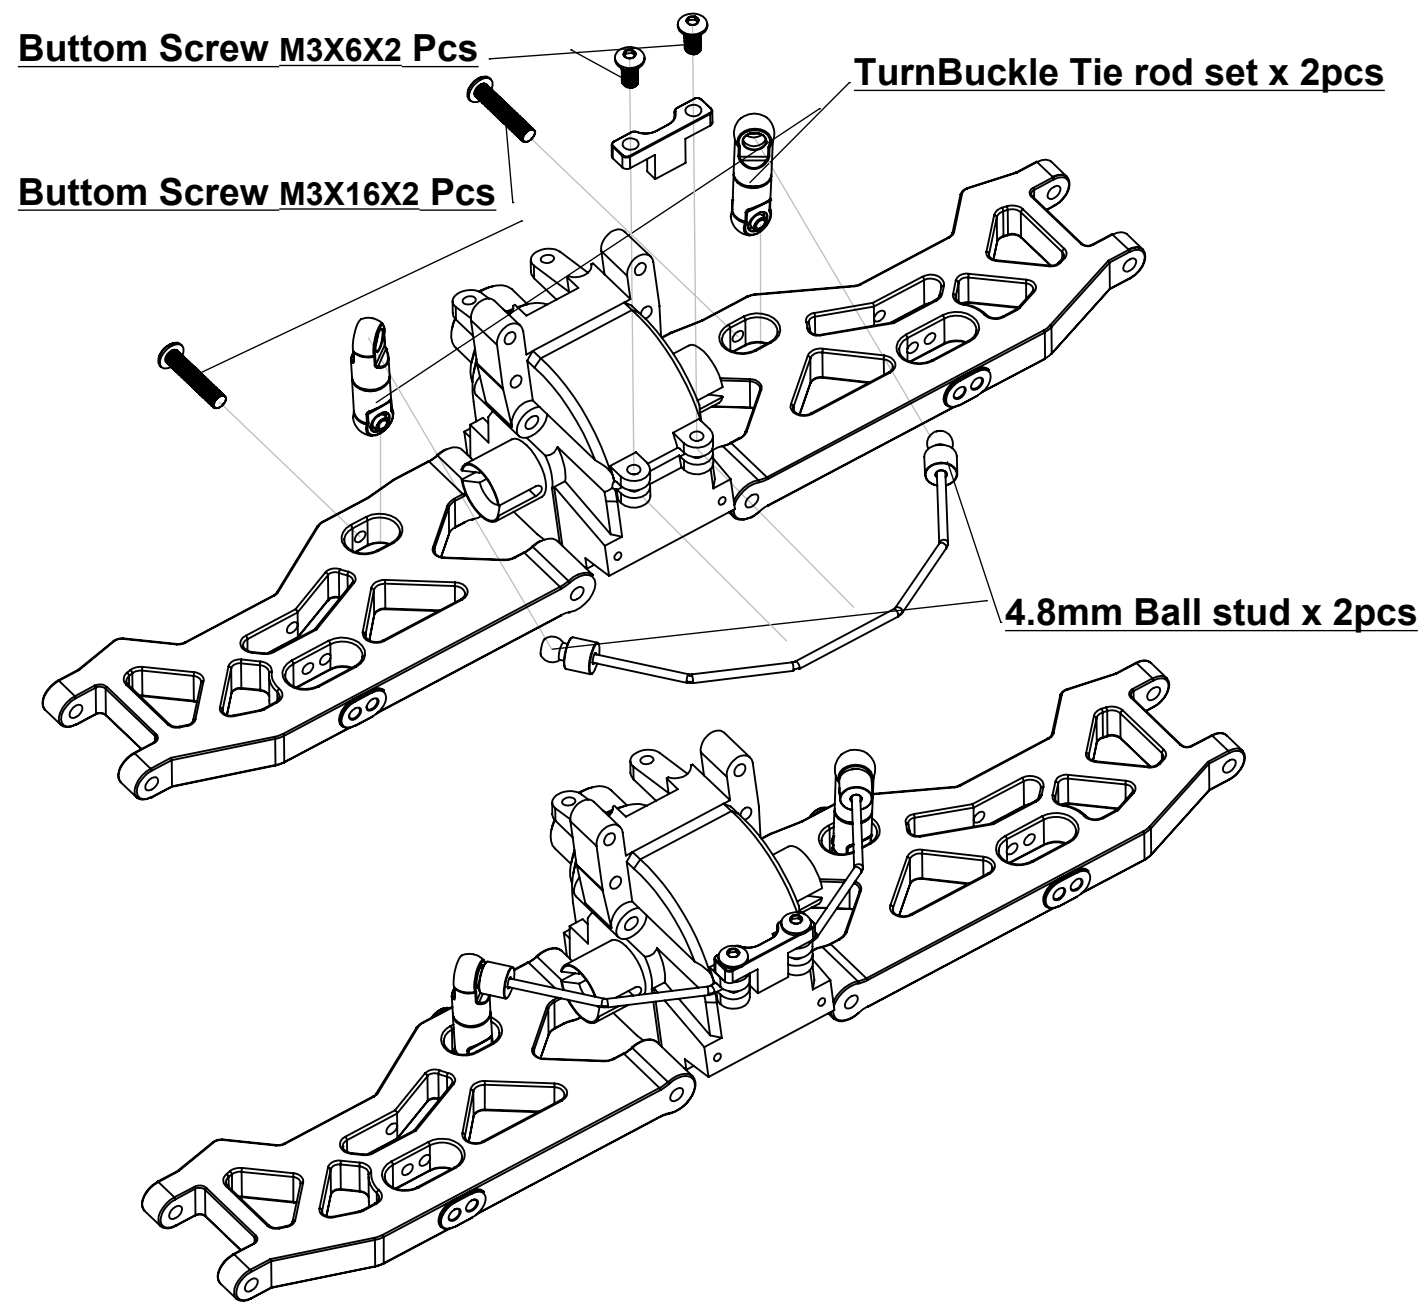

Part No.:
Front & Rear Anti-Rollbar wire For EXO

- | | | | |
|---|---|--|--------------------------------|
|  | 1.4, 1.6, 1.8 mm Rollbar Wire x 2Pcs Each For Choose |  | Set Screw M3X3X4Pcs |
|  | Rollbar Mount x 2Pcs |  | Bottom Screw M3X6X4Pcs |
|  | TurnBuckle Tie rod set x 4pcs |  | Bottom Screw M3X16X4Pcs |
|  | 4.8mm Ball Stud x 4pcs | | |