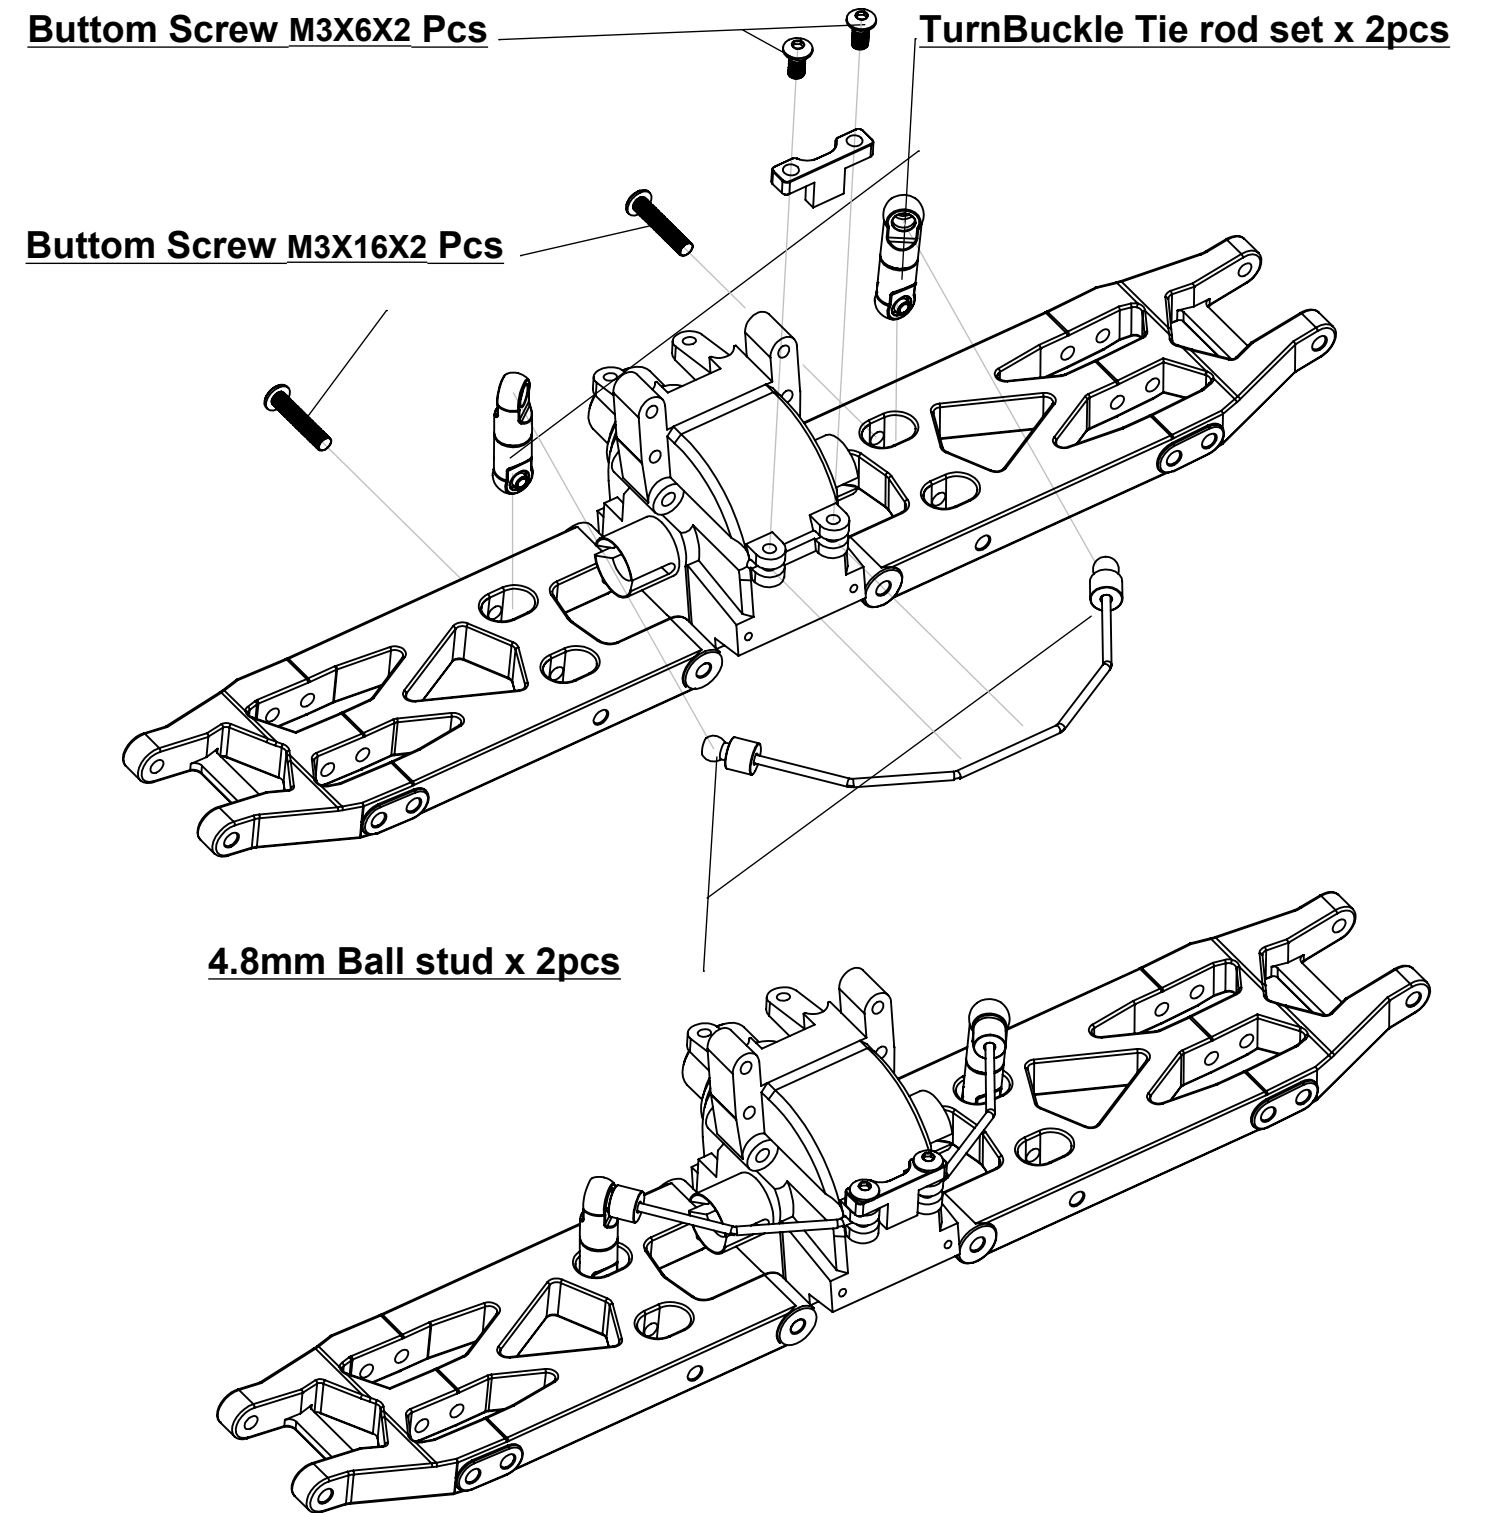

Part No.:
Front & Rear Anti-Rollbar wire For EXO

- | | | | |
|---|---|--|--------------------------------|
|  | 1.4, 1.6, 1.8 mm Rollbar Wire x 2Pcs Each For Choose |  | Set Screw M3X3X4Pcs |
|  | Rollbar Mount x 2Pcs |  | Bottom Screw M3X6X4Pcs |
|  | TurnBuckle Tie rod set x 4pcs |  | Bottom Screw M3X16X4Pcs |
|  | 4.8mm Ball Stud x 4pcs | | |