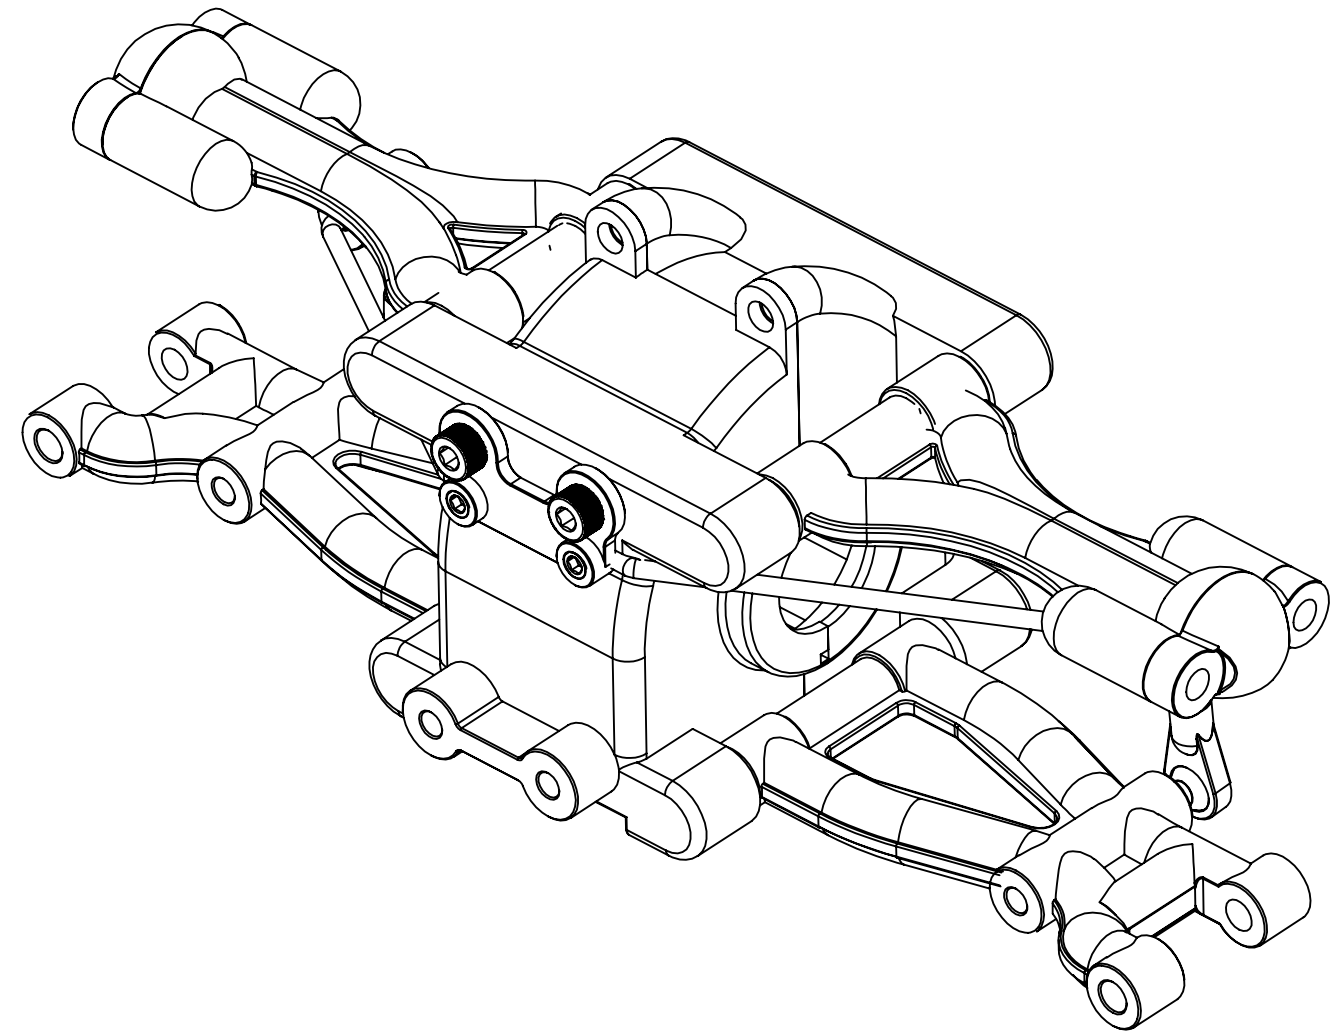

Part No.:
Front & Rear Anti-Rollbar Wire For E10

Plastic Tie Rod Set X 4 Pcs

Aluminum Roll bar Mount X 2 Pcs

Set screws M3X3X 4 Pcs

Cup head screws M2X6X 4 Pcs

1.2mm Steel Roll bar Wire X 2 Pcs

1.4mm Steel Roll bar Wire X 2 Pcs

1.6mm Steel Roll bar Wire X 2 Pcs

For more information .
 Please visit our Website: <http://www.hot-racing.com>