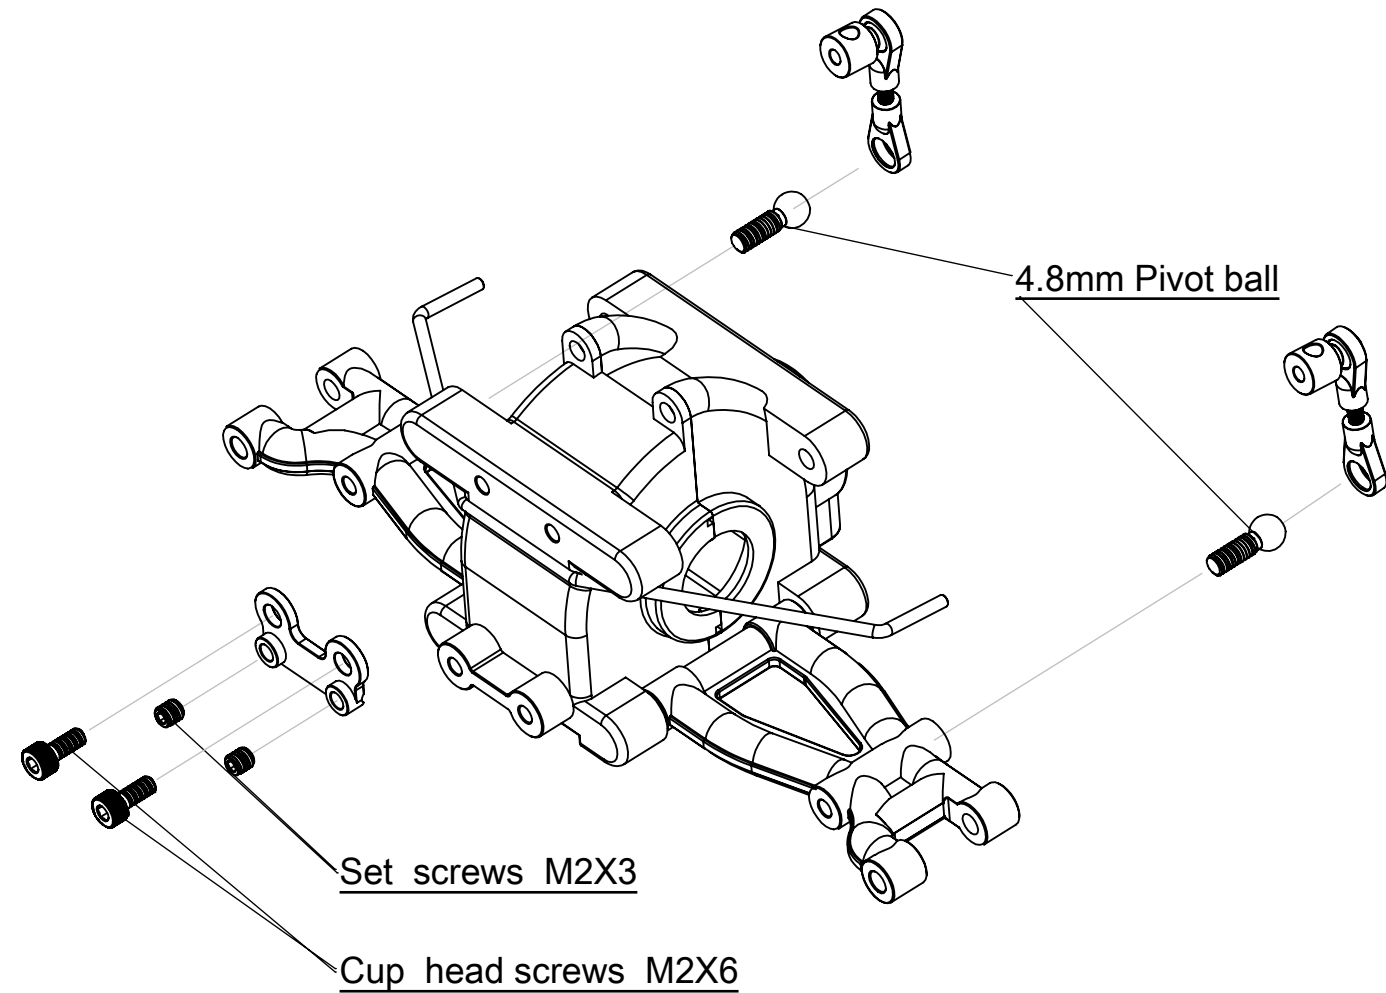

Part No.:
Front & Rear Anti-Rollbar Wire For E10

Plastic Tie Rod Set X 4 Pcs

Aluminum Roll bar Mount X 2 Pcs

Set screws M3X3X 4 Pcs

Cup head screws M2X6X 4 Pcs

1.2mm Steel Roll bar Wire X 2 Pcs

1.4mm Steel Roll bar Wire X 2 Pcs

1.6mm Steel Roll bar Wire X 2 Pcs

For more information .
 Please visit our Website: <http://www.hot-racing.com>